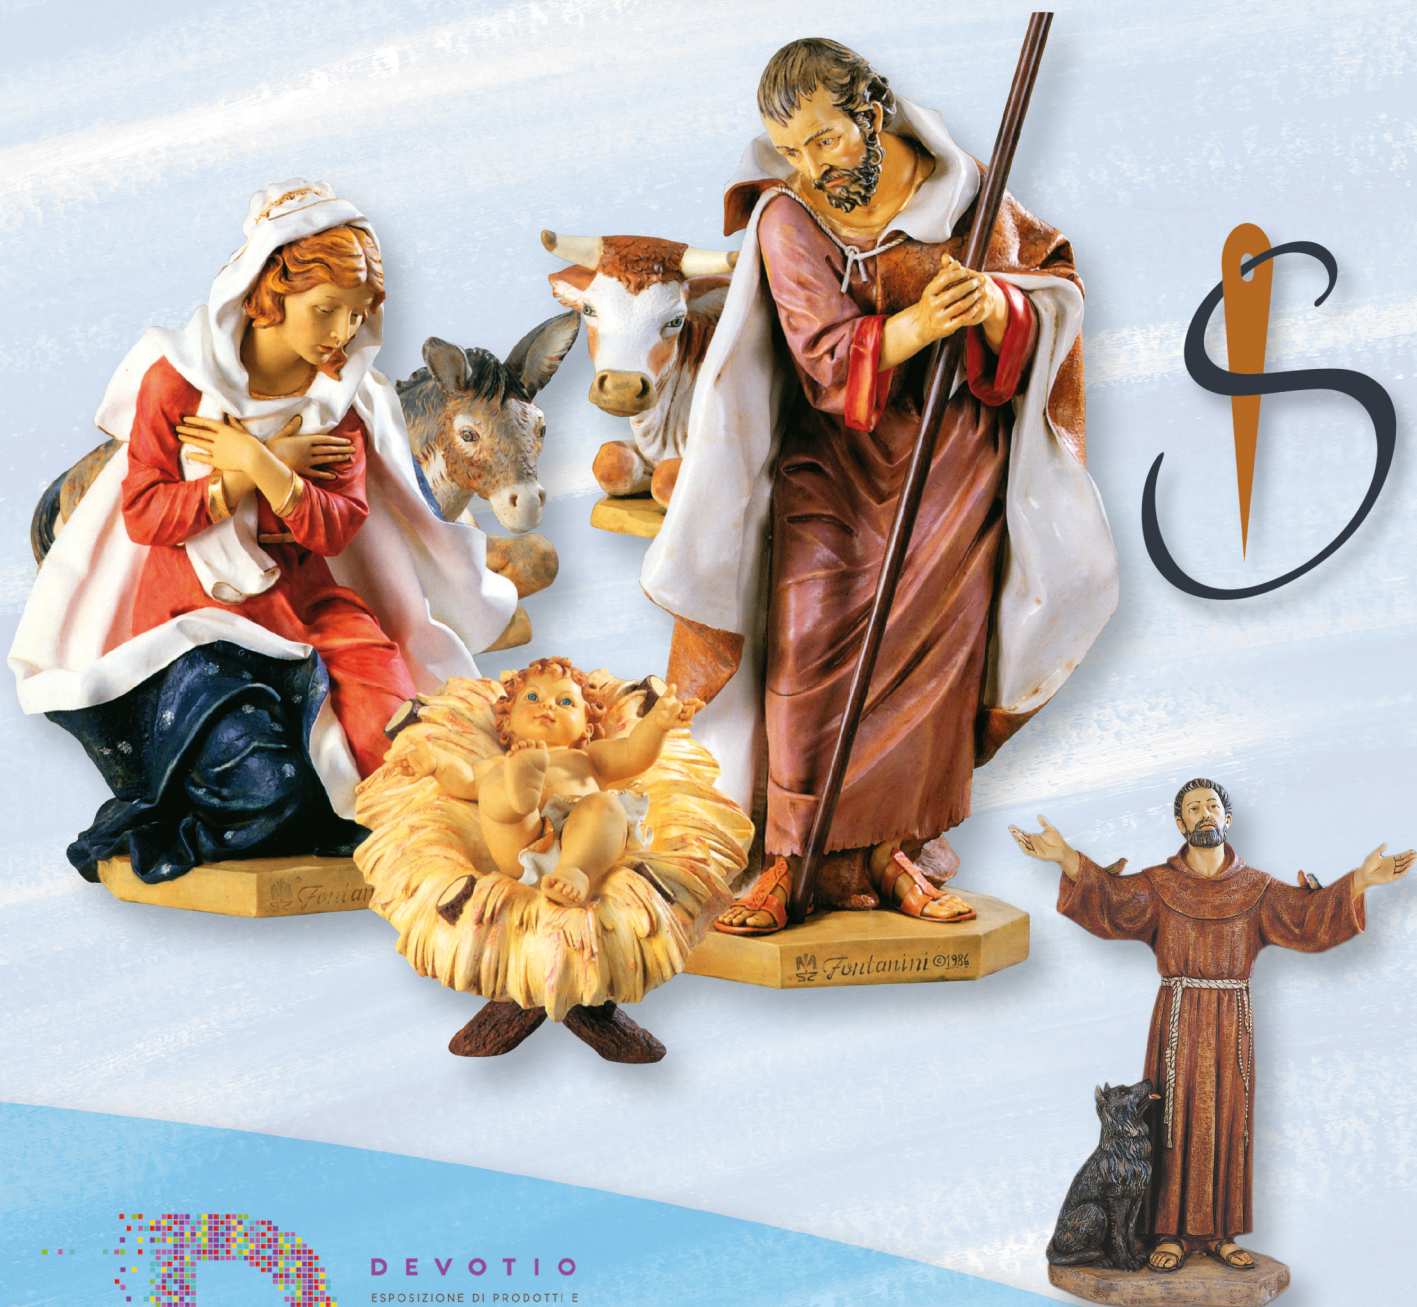

SPECIALE NATALE 2025

SOLLAZZO

Arredi Sacri

POLICORO

DEVOTIO

ESPOSIZIONE DI PRODOTTI E
SERVIZI PER IL MONDO RELIGIOSO
RELIGIOUS PRODUCTS AND
SERVICES EXHIBITION

www.arrediliturgici.it